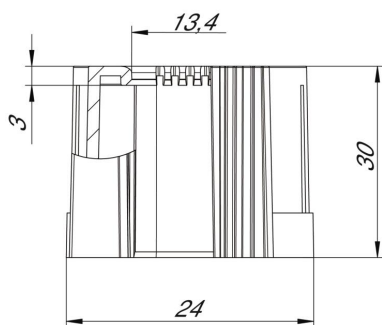

Technical data sheet

Pipe end cap, splittable, metric, light greyGrip 20, EcoLine

Item number: 2047832

Separable pipe end cap to slot onto metric electrical installation pipes. The separable pipe end cap can be used for repairs on existing installations according to regulations. It is not necessary to disconnect the cables, allowing quick mounting.

PE
Eco Polyethylene Eco

Master data

Item number	2047832
Type	129 TB M20 ECO
Description 1	Pipe end sleeve, separable
Description 2	metric
Available from	06.03.2026
Manufacturer	OBO
Dimension	M20
Colour	Light grey; RAL 7035
Material	Polyethylene Eco
Smallest sales unit	50
Unit of quantity	Piece
Weight	0.45 kg
Weight unit	kg/100 pc.
CO2 Footprint (GWP) Cradle-to-Gate	0,0081 kg CO2e / 1 Piece

Technical data sheet

Pipe end cap, splittable, metric, light greyGrip 20, EcoLine

Item number: 2047832

Dimensions

Dimension L1	30 mm
Dimension L2	3 mm

Technical data

Version for	Connector
Halogen-free	yes
Brushed surface	no
Polished surface	no