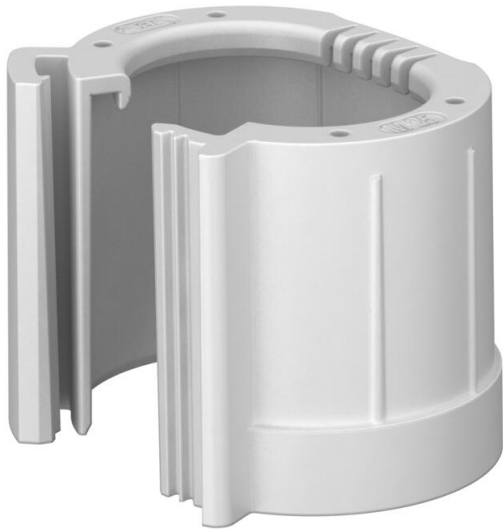

Technical data sheet

Pipe end cap, splittable, metric, light greyGrip 20, EcoLine

Item number: 2047832

Separable pipe end cap to slot onto metric electrical installation pipes. The separable pipe end cap can be used for repairs on existing installations according to regulations. It is not necessary to disconnect the cables, allowing quick mounting.

PE
Eco Polyethylene Eco

Master data

Item number	2047832
Type	129 TB M20 ECO
Description 1	Pipe end sleeve, separable
Description 2	metric
Available from	06.03.2026
Manufacturer	OBO
Dimension	M20
Colour	Light grey; RAL 7035
Material	Polyethylene Eco
Smallest sales unit	50
Unit of quantity	Piece
Weight	0.45 kg
Weight unit	kg/100 pc.
CO2 Footprint (GWP) Cradle-to-Gate	0,0081 kg CO2e / 1 Piece

Technical data sheet

Pipe end cap, splittable, metric, light greyGrip 20, EcoLine

Item number: 2047832

Dimensions

Dimension L1	30 mm
Dimension L2	3 mm

Technical data

Version for	Connector
Halogen-free	yes
Brushed surface	no
Polished surface	no