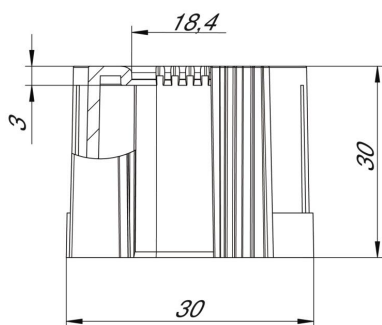

# Technical data sheet

Pipe end cap, splittable, metric, light greyGrip 20, EcoLine

Item number: 2047840

Separable pipe end cap to slot onto metric electrical installation pipes. The separable pipe end cap can be used for repairs on existing installations according to regulations. It is not necessary to disconnect the cables, allowing quick mounting.

## Master data

Item number	2047840
Type	129 TB M25 ECO
Description 1	Pipe end sleeve, separable
Description 2	metric
Available from	06.03.2026
Manufacturer	OBO
Dimension	M25
Colour	Light grey; RAL 7035
Material	Polyethylene Eco
Smallest sales unit	50
Unit of quantity	Piece
Weight	0.5 kg
Weight unit	kg/100 pc.
CO2 Footprint (GWP) Cradle-to-Gate	0,0093 kg CO2e / 1 Piece

# Technical data sheet

Pipe end cap, splittable, metric, light greyGrip 20, EcoLine

Item number: 2047840

## Dimensions

Dimension L1	30 mm
Dimension L2	3 mm