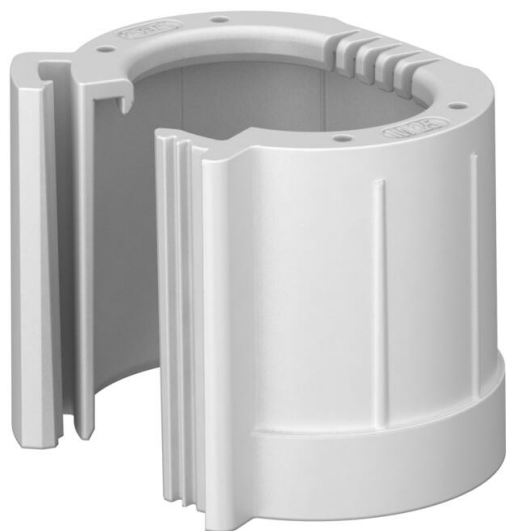

# Technical data sheet

Pipe end cap, splittable, metric, light greyGrip 20, EcoLine

Item number: 2047840

Separable pipe end cap to slot onto metric electrical installation pipes. The separable pipe end cap can be used for repairs on existing installations according to regulations. It is not necessary to disconnect the cables, allowing quick mounting.

## Master data

Item number	2047840
Type	129 TB M25 ECO
Description 1	Pipe end sleeve, separable
Description 2	metric
Available from	06.03.2026
Manufacturer	OBO
Dimension	M25
Colour	Light grey; RAL 7035
Material	Polyethylene Eco
Smallest sales unit	50
Unit of quantity	Piece
Weight	0.5 kg
Weight unit	kg/100 pc.
CO2 Footprint (GWP) Cradle-to-Gate	0,0093 kg CO2e / 1 Piece

# Technical data sheet

Pipe end cap, splittable, metric, light greyGrip 20, EcoLine

Item number: 2047840

## Dimensions

Dimension L1	30 mm
Dimension L2	3 mm