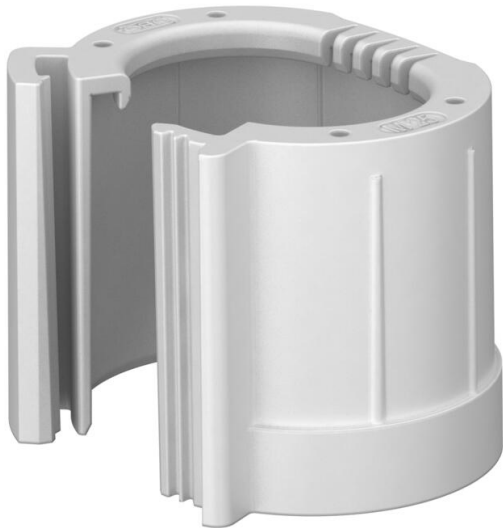

Technical data sheet

Pipe end cap, splittable, metric, light greyGrip 20, EcoLine

Item number: 2047864

Separable pipe end cap to slot onto metric electrical installation pipes. The separable pipe end cap can be used for repairs on existing installations according to regulations. It is not necessary to disconnect the cables, allowing quick mounting.

PE Polyethylene Eco

Master data

Item number	2047864
Type	129 TB M40 ECO
Description 1	Pipe end sleeve, separable
Description 2	metric
Available from	06.03.2026
Manufacturer	OBO
Dimension	M40
Colour	Light grey; RAL 7035
Material	Polyethylene Eco
Smallest sales unit	30
Unit of quantity	Piece
Weight	0.77 kg
Weight unit	kg/100 pc.
CO2 Footprint (GWP) Cradle-to-Gate	0,016 kg CO2e / 1 Piece

Technical data sheet

Pipe end cap, splittable, metric, light greyGrip 20, EcoLine

Item number: 2047864

Dimensions

Dimension L1	30 mm
Dimension L2	3 mm

Technical data

Version for	Connector
Halogen-free	yes
Brushed surface	no
Polished surface	no