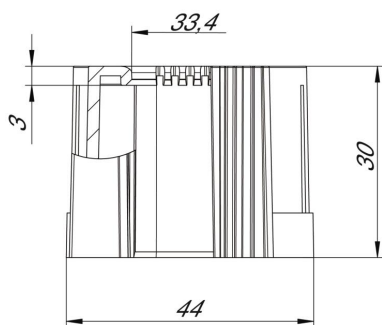

Technical data sheet

Pipe end cap, splittable, metric, light greyGrip 20, EcoLine

Item number: 2047864

Separable pipe end cap to slot onto metric electrical installation pipes. The separable pipe end cap can be used for repairs on existing installations according to regulations. It is not necessary to disconnect the cables, allowing quick mounting.

PE Polyethylene Eco

Master data

Item number	2047864
Type	129 TB M40 ECO
Description 1	Pipe end sleeve, separable
Description 2	metric
Available from	06.03.2026
Manufacturer	OBO
Dimension	M40
Colour	Light grey; RAL 7035
Material	Polyethylene Eco
Smallest sales unit	30
Unit of quantity	Piece
Weight	0.77 kg
Weight unit	kg/100 pc.
CO2 Footprint (GWP) Cradle-to-Gate	0,016 kg CO2e / 1 Piece

Technical data sheet

Pipe end cap, splittable, metric, light greyGrip 20, EcoLine

Item number: 2047864

Dimensions

Dimension L1	30 mm
Dimension L2	3 mm

Technical data

Version for	Connector
Halogen-free	yes
Brushed surface	no
Polished surface	no