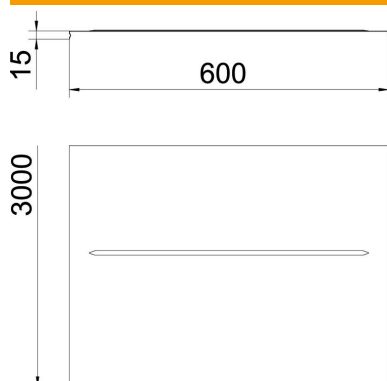

With transverse bead from 400 mm width.

St Steel

FS Strip galvanized

Master data

Item number	6001854
Type	DGRR 600 FS
Description 1	Cover snapable
Description 2	for mesh cable tray
Available from	01.04.2019
Manufacturer	OBO
Dimension	600x3000
Material	Steel
Surface	Strip galvanized
Surface standard	DIN EN 10346
Smallest sales unit	3
Unit of quantity	Metre
Weight	370 kg
Weight unit	kg/100 m

Technical data sheet

Cover for mesh cable tray, latchable FS

Item number: 6001854

Dimensions

Length	3,000 mm
Width	598 mm
Width	23.54 in
Height	15 mm
Height	0.59 in
Plate thickness	0.75 mm
Dimension B	598 mm