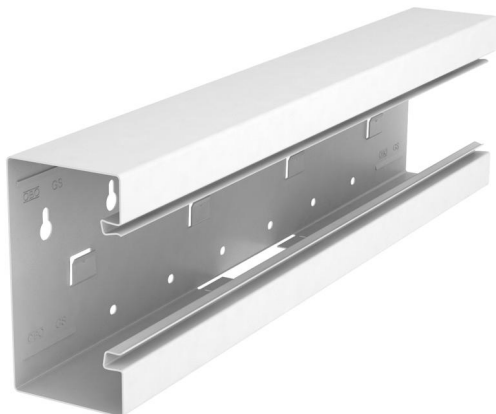

Technical data sheet

T piece, symmetrical, for device installation trunking Rapid 80 type GS-S70130

Item number: 6277260

T piece suitable for direct wall mounting.

St Steel

Master data

Item number	6277260
Type	GS-ST70130RW
Description 1	T piece
Description 2	symmetrical
Manufacturer	OBO
Dimension	70x130x500
Colour	Pure white; RAL 9010
Material	Steel
Smallest sales unit	1
Unit of quantity	Piece
Weight	142 kg
Weight unit	kg/100 pc.

Technical data sheet

T piece, symmetrical, for device installation trunking Rapid
80 type GS-S70130

Item number: 6277260

Dimensions

Length	500 mm
Width	130 mm
Height	70 mm

Technical data

Number of covers	1
Version for	Base
for duct width	130 mm
for trunking height	70 mm
Halogen-free	yes
Cable retaining clip	no
Duct connector	no
Cover mounting type	Internal
Mounting perforation in base	yes
Cover width	76.5 mm
Protection rating	IP30
Protective film	yes
Protection rating IK code	IK10
Symmetrical	yes
Permitted temperature range, max.	60 °C
Permitted temperature range, min.	-25 °C