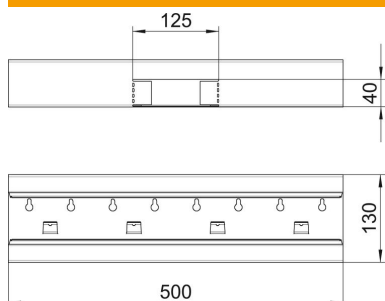

Technical data sheet

T piece, symmetrical, for device installation trunking Rapid 80 type GS-S70130

Item number: 6277260

T piece suitable for direct wall mounting.

St Steel

Master data

Item number	6277260
Type	GS-ST70130RW
Description 1	T piece
Description 2	symmetrical
Manufacturer	OBO
Dimension	70x130x500
Colour	Pure white; RAL 9010
Material	Steel
Smallest sales unit	1
Unit of quantity	Piece
Weight	142 kg
Weight unit	kg/100 pc.

Technical data sheet

T piece, symmetrical, for device installation trunking Rapid
80 type GS-S70130

Item number: 6277260

Dimensions

Length	500 mm
Width	130 mm
Height	70 mm

Technical data

Number of covers	1
Version for	Base
for duct width	130 mm
for trunking height	70 mm
Halogen-free	yes
Cable retaining clip	no
Duct connector	no
Cover mounting type	Internal
Mounting perforation in base	yes
Cover width	76.5 mm
Protection rating	IP30
Protective film	yes
Protection rating IK code	IK10
Symmetrical	yes
Permitted temperature range, max.	60 °C
Permitted temperature range, min.	-25 °C