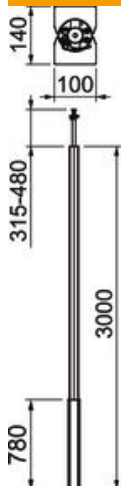

Technical data sheet

Service pole, type ISS140100R

Item number: 6289070

ISS aluminium service pole with a thin tube to the ceiling.

Set consists of:

1 two-compartment pole with clamping fastening

Total length 3,315–3,480 mm

1 ceiling fastening with clamping device

2 aluminium covers

Length: 780 mm

The service pole has a 76.5 mm system opening in the area for device installation and is suitable for accepting front-locking accessory mounting boxes of the series 71GD...

Alu Aluminium

Master data

Item number	6289070
Type	ISS140100RRW
Description 1	Service pole
Description 2	floor/ceiling
Manufacturer	OBO
Dimension	3000x100x140
Colour	Pure white; RAL 9010
Material	Aluminium
Smallest sales unit	1
Unit of quantity	Piece
Weight	1390 kg
Weight unit	kg/100 pc.

Technical data sheet

Service pole, type ISS140100R

Item number: 6289070

Dimensions

Length	3,000 mm
Width	100 mm
Height	140 mm

Technical data

Number of usable covers	2
Number of compartments	2 St.
Version for	Double-sided
Fastening type	Tension
Floor mounting	yes
Ceiling mounting	yes
Continuous profile	no
Halogen-free	yes
Height compensation, max.	480 mm
Height compensation, min.	315 mm
Cable entry	Top/bottom
Cover width	76.5 mm
Changes according to location	no
Pole shape	Installation space, angular/pole, round
Pole height, max.	3480 mm
Pole height, min.	3315 mm
Adjustable	yes
Pre-wired	no