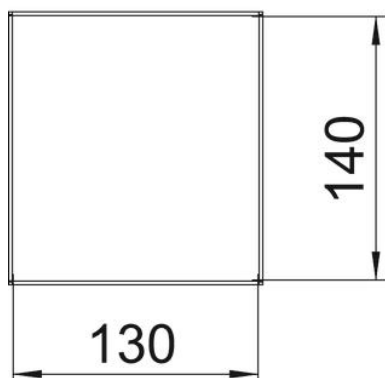

## Master data

Item number	6290023
Type	ISSHS140250EL
Description 1	Service pole
Description 2	floor
Manufacturer	OBO
Dimension	250x130x140
Material	Aluminium
Surface	Anodised
Surface standard	
Smallest sales unit	1
Unit of quantity	Piece
Weight	175 kg
Weight unit	kg/100 pc.

# Technical data sheet

Service pole, type ISSHS140250

Item number: 6290023

## Dimensions

Length	250 mm
Width	130 mm
Height	140 mm

## Technical data

Number of usable covers	2
Number of compartments	2 St.
Version for	Double-sided
Fastening type	Bolts
Floor mounting	yes
Ceiling mounting	no
Continuous profile	yes
Halogen-free	yes
Cable entry	Bottom
Cover width	76.5 mm
Changes according to location	no
Pole shape	Rectangular
Pole height, min.	250 mm
Adjustable	no
Pre-wired	no