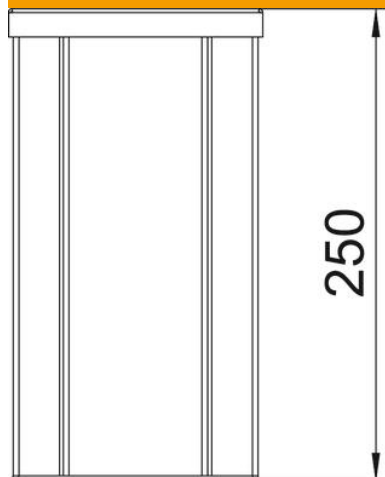

# Technical data sheet

Service pole, type ISSHS140250

Item number: 6290023

ISS aluminium service pole, 2-compartment, with a 76.5 mm system opening.

Empty, equippable with standard devices (socket, telephone, etc.), max. 4 devices.

## Master data

Item number	6290023
Type	ISSHS140250EL
Description 1	Service pole
Description 2	floor
Manufacturer	OBO
Dimension	250x130x140
Material	Aluminium
Surface	Anodised
Surface standard	
Smallest sales unit	1
Unit of quantity	Piece
Weight	175 kg
Weight unit	kg/100 pc.

# Technical data sheet

Service pole, type ISSHS140250

Item number: 6290023

## Dimensions

Length	250 mm
Width	130 mm
Height	140 mm