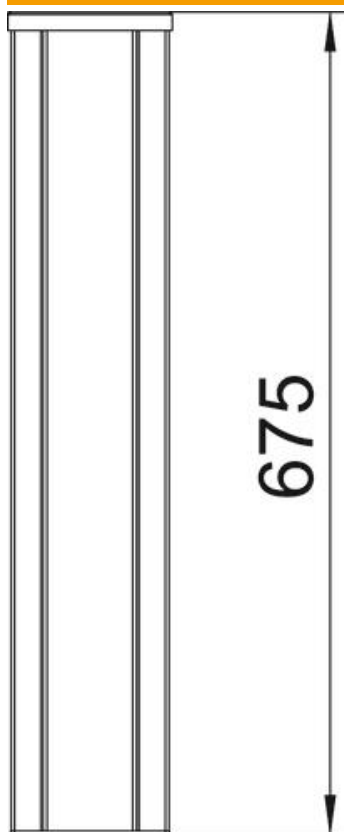

Technical data sheet

Service pole, type ISSHS140700

Item number: 6290043

ISS aluminium service pole, 2-compartment, with a 76.5 mm system opening.

Empty, equippable with standard devices (socket, telephone, etc.), max. 10 devices.

Alu Aluminium

EL Anodised

Master data

| | |
|---------------------|---------------|
| Item number | 6290043 |
| Type | ISSHS140700EL |
| Description 1 | Service pole |
| Description 2 | floor |
| Manufacturer | OBO |
| Dimension | 675x130x140 |
| Material | Aluminium |
| Surface | Anodised |
| Surface standard | |
| Smallest sales unit | 1 |
| Unit of quantity | Piece |
| Weight | 466 kg |
| Weight unit | kg/100 pc. |

Technical data sheet

Service pole, type ISSHS140700

Item number: 6290043

Dimensions

| | |
|--------|--------|
| Length | 675 mm |
| Width | 130 mm |
| Height | 140 mm |

Technical data sheet

Service pole, type ISSHS140700

Item number: 6290043

Technical data

| | |
|-------------------------------|--------------|
| Number of usable covers | 2 |
| Number of compartments | 2 St. |
| Version for | Double-sided |
| Fastening type | Bolts |
| Floor mounting | yes |
| Ceiling mounting | no |
| Continuous profile | yes |
| Halogen-free | yes |
| Cable entry | Bottom |
| Cover width | 76.5 mm |
| Changes according to location | no |
| Pole shape | Rectangular |
| Pole height, min. | 675 mm |
| Adjustable | no |
| Pre-wired | no |