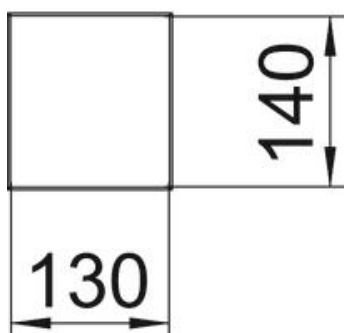

Alu Aluminium

EL Anodised

Master data

| | |
|---------------------|---------------|
| Item number | 6290043 |
| Type | ISSHS140700EL |
| Description 1 | Service pole |
| Description 2 | floor |
| Manufacturer | OBO |
| Dimension | 675x130x140 |
| Material | Aluminium |
| Surface | Anodised |
| Surface standard | |
| Smallest sales unit | 1 |
| Unit of quantity | Piece |
| Weight | 466 kg |
| Weight unit | kg/100 pc. |

Technical data sheet

Service pole, type ISSHS140700

Item number: 6290043

Dimensions

| | |
|--------|--------|
| Length | 675 mm |
| Width | 130 mm |
| Height | 140 mm |

Technical data sheet

Service pole, type ISSHS140700

Item number: 6290043

Technical data

| | |
|-------------------------------|--------------|
| Number of usable covers | 2 |
| Number of compartments | 2 St. |
| Version for | Double-sided |
| Fastening type | Bolts |
| Floor mounting | yes |
| Ceiling mounting | no |
| Continuous profile | yes |
| Halogen-free | yes |
| Cable entry | Bottom |
| Cover width | 76.5 mm |
| Changes according to location | no |
| Pole shape | Rectangular |
| Pole height, min. | 675 mm |
| Adjustable | no |
| Pre-wired | no |