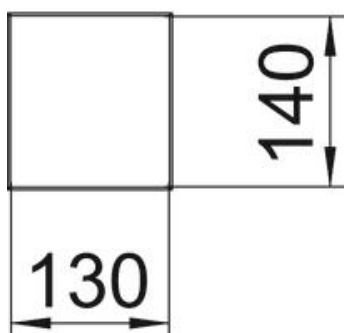

Alu Aluminium

Master data

Item number	6290040
Type	ISSHS140700RW
Description 1	Service pole
Description 2	floor
Manufacturer	OBO
Dimension	675x130x140
Colour	Pure white; RAL 9010
Material	Aluminium
Smallest sales unit	1
Unit of quantity	Piece
Weight	466 kg
Weight unit	kg/100 pc.

Technical data sheet

Service pole, type ISSHS140700

Item number: 6290040

Dimensions

Length	675 mm
Width	130 mm
Height	140 mm

Technical data sheet

Service pole, type ISSHS140700

Item number: 6290040

Technical data

Number of usable covers	2
Number of compartments	2 St.
Version for	Double-sided
Fastening type	Bolts
Floor mounting	yes
Ceiling mounting	no
Continuous profile	yes
Halogen-free	yes
Cable entry	Bottom
Cover width	76.5 mm
Changes according to location	no
Pole shape	Rectangular
Pole height, min.	675 mm
Adjustable	no
Pre-wired	no