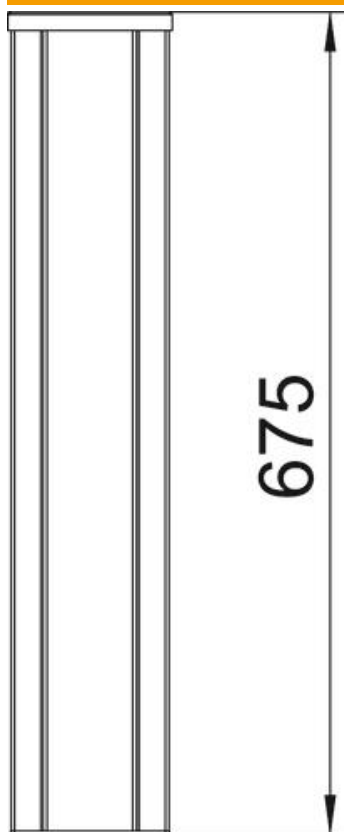

Technical data sheet

Service pole, type ISSHS140700

Item number: 6290040

ISS aluminium service pole, 2-compartment, with a 76.5 mm system opening.

Empty, equippable with standard devices (socket, telephone, etc.), max. 10 devices.

Alu Aluminium

Master data

Item number	6290040
Type	ISSHS140700RW
Description 1	Service pole
Description 2	floor
Manufacturer	OBO
Dimension	675x130x140
Colour	Pure white; RAL 9010
Material	Aluminium
Smallest sales unit	1
Unit of quantity	Piece
Weight	466 kg
Weight unit	kg/100 pc.

Technical data sheet

Service pole, type ISSHS140700

Item number: 6290040

Dimensions

Length	675 mm
Width	130 mm
Height	140 mm

Technical data sheet

Service pole, type ISSHS140700

Item number: 6290040

Technical data

Number of usable covers	2
Number of compartments	2 St.
Version for	Double-sided
Fastening type	Bolts
Floor mounting	yes
Ceiling mounting	no
Continuous profile	yes
Halogen-free	yes
Cable entry	Bottom
Cover width	76.5 mm
Changes according to location	no
Pole shape	Rectangular
Pole height, min.	675 mm
Adjustable	no
Pre-wired	no