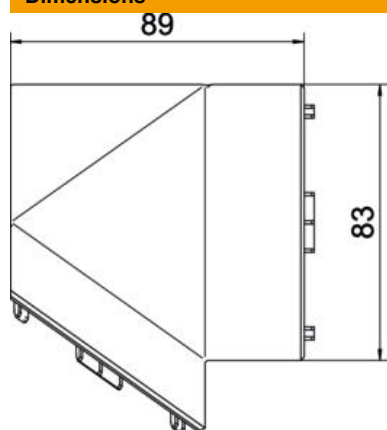

Technical data sheet

Internal corner TRI IE500500

Item number: 6131172

Internal corner as a fitting for changing the direction of the 50 corner trunking.
Cut-concealing.

PVC Polyvinylchloride

Master data

Item number	6131172
Type	TRI IE5050 rws
Description 1	Internal corner
Description 2	RAUTRIGO 50x50 9010
Manufacturer	OBO
Colour	Pure white; RAL 9010
Material	Polyvinylchloride
Smallest sales unit	10
Unit of quantity	Piece
Weight	2.8 kg
Weight unit	kg/100 pc.

Technical data sheet

Internal corner TRI IE500500

Item number: 6131172

Dimensions

Length	85 mm
Width	90 mm
Height	90 mm

Technical data

Version for	Hood fitting
Fastening type	Lockable
Halogen-free	no
Protective film	no
Angle range, min.	90 mm