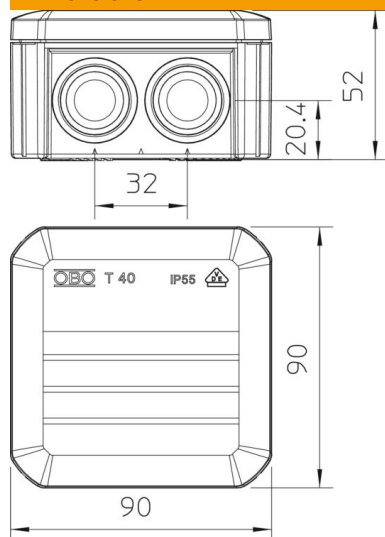

Junction box according to DIN EN 60670. Flame-resistant to DIN EN 60695/2/11, test temperature 650 °C. Impact resistance IK07 according to DIN EN 50102.

 Polypropylene Eco

Master data

Item number	2007047
Type	T 40 ECO
Description 1	Junction box
Description 2	with entries
Available from	08.03.2026
Manufacturer	OBO
Dimension	90x90x52
Colour	Light grey; RAL 7035
Material	Polypropylene Eco
Smallest sales unit	5
Unit of quantity	Piece
Weight	5.52 kg
Weight unit	kg/100 pc.
CO2 Footprint (GWP) Cradle-to-Gate	0,1148 kg CO2e / 1 Piece

Technical data sheet

Junction box T 40, plug-in seal, EcoLine

Item number: 2007047

Dimensions

Length	90 mm
Width	90 mm
Height	52 mm

Technical data

Expandable	yes
No. of entries	7
Type of entry	Plug-in seal
Type of entry	Cable
Type of housing penetration	Cuttable stepped membrane
Measured insulation voltage V_i	500 V
Cover	Not transparent
Cover fastening	Locking
Entry from rear	yes
Entries	7x M25
Explosion-tested version	no
Flame-resistant	acc. to VDE 0471/DIN 695 Part 2-1, test temperature 650°C
Shape	Square
Maintain electrical functions	Without
For Ex zone	Without
For Ex zone gas	Without
For Ex zone dust	Without
Fibre-glass reinforced	no
Halogen-free	yes
Clear internal dimensions	77x77x46 mm
With screening	no
with lid	yes
Mounting type	Wall/ceiling mounting
Nominal cross-section, min.	4 mm ²
Nominal voltage	500 V
Sealable	no
Protection rating	IP56
Protection rating IK code	IK07.
Permitted temperature range, max.	60 °C

Technical data sheet

Junction box T 40, plug-in seal, EcoLine

Item number: 2007047

Technical data

Permitted temperature range, min.	-5 °C
Transparent lid	no
Weatherproof	no
Junction box cover version	Blanking lid