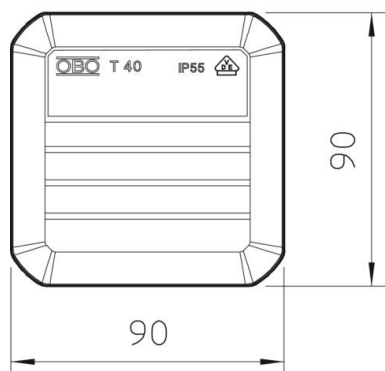

### Master data

Item number	2007225
Type	T 40 OE ECO
Description 1	Junction box
Description 2	without entries
Available from	08.03.2026
Manufacturer	OBO
Dimension	90x90x52
Colour	Light grey; RAL 7035
Material	Polypropylene Eco
Smallest sales unit	5
Unit of quantity	Piece
Weight	6.74 kg
Weight unit	kg/100 pc.
CO2 Footprint (GWP) Cradle-to-Gate	0,1095 kg CO2e / 1 Piece

### Dimensions

Length	90 mm
Width	90 mm
Height	52 mm

### Technical data

Expandable	yes
No. of entries	0
Type of entry	None
Type of entry	Cable
Type of housing penetration	Without
Measured insulation voltage $V_i$	500 V
Equipment	Without
Cover	Not transparent
Cover fastening	Locking
Entry from rear	yes
Entries	None
Explosion-tested version	no
Flame-resistant	Acc. to VDE 0471/DIN 695 Part 2-1, test temperature 750°C
Shape	Square
Maintain electrical functions	Without
For Ex zone	Without
For Ex zone gas	Without
For Ex zone dust	Without
Fibre-glass reinforced	no
Halogen-free	yes
Clear internal dimensions	77x77x46 mm
With screening with lid	no yes
Mounting type	Wall/ceiling mounting
Nominal cross-section, min.	4 mm <sup>2</sup>
Nominal voltage	500 V
Sealable	no