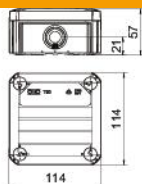

### Master data

Item number	2007064
Type	T 60 ECO
Description 1	Junction Box
Description 2	with entries
Available from	08.03.2026
Manufacturer	OBO
Dimension	114x114x57
Colour	Light grey; RAL 7035
Material	Polypropylene Eco
Smallest sales unit	5
Unit of quantity	Piece
Weight	12.96 kg
Weight unit	kg/100 pc.
CO2 Footprint (GWP) Cradle-to-Gate	0,2766 kg CO2e / 1 Piece

### Dimensions

Length	114 mm
Width	114 mm
Height	57 mm

### Technical data

Expandable	yes
No. of entries	7
Type of entry	Plug-in seal
Type of entry	Cable
Type of housing penetration	Cutable stepped membrane
Measured insulation voltage $V_i$	500 V
Cover	Not transparent
Cover fastening	Screwed
Entry from rear	yes
Entries	7x M25
Explosion-tested version	no
Flame-resistant	acc. to VDE 0471/DIN 695 Part 2-1, test temperature 650°C
Shape	Square
Maintain electrical functions	Without
For Ex zone	Without
For Ex zone gas	Without
For Ex zone dust	Without
Fibre-glass reinforced	no
Halogen-free	yes
Clear internal dimensions	100x100x48 mm
With screening	no
with lid	yes
Mounting type	Wall/ceiling mounting
Nominal cross-section, min.	6 mm <sup>2</sup>
Nominal voltage	500 V
Sealable	yes
Protection rating	IP66
Protection rating IK code	IK07
Permitted temperature range, max.	60 °C
Permitted temperature range, min.	-5 °C
Transparent lid	no
Weatherproof	no
Junction box cover version	Blanking lid